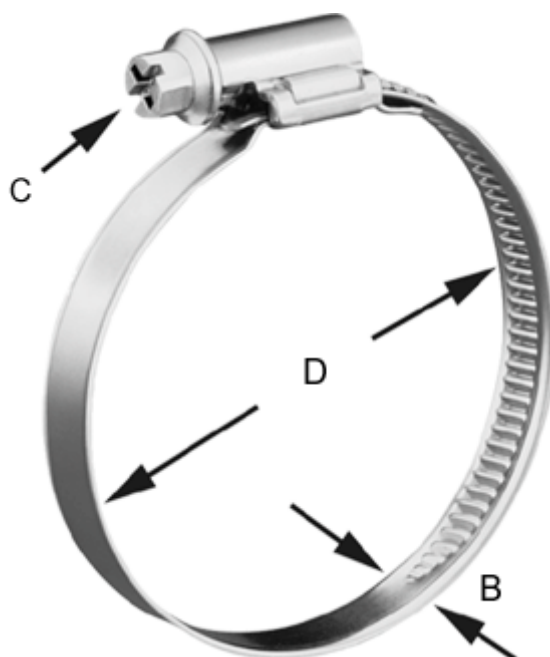

Article number: 021267702060

Description: Worm Drive Hose Clip  
TORRO 50-70/9 C7 W2

## Measures

---

C (screw type) = C7 - 7mm

Diameter D = 50-70

Width B = 9.0